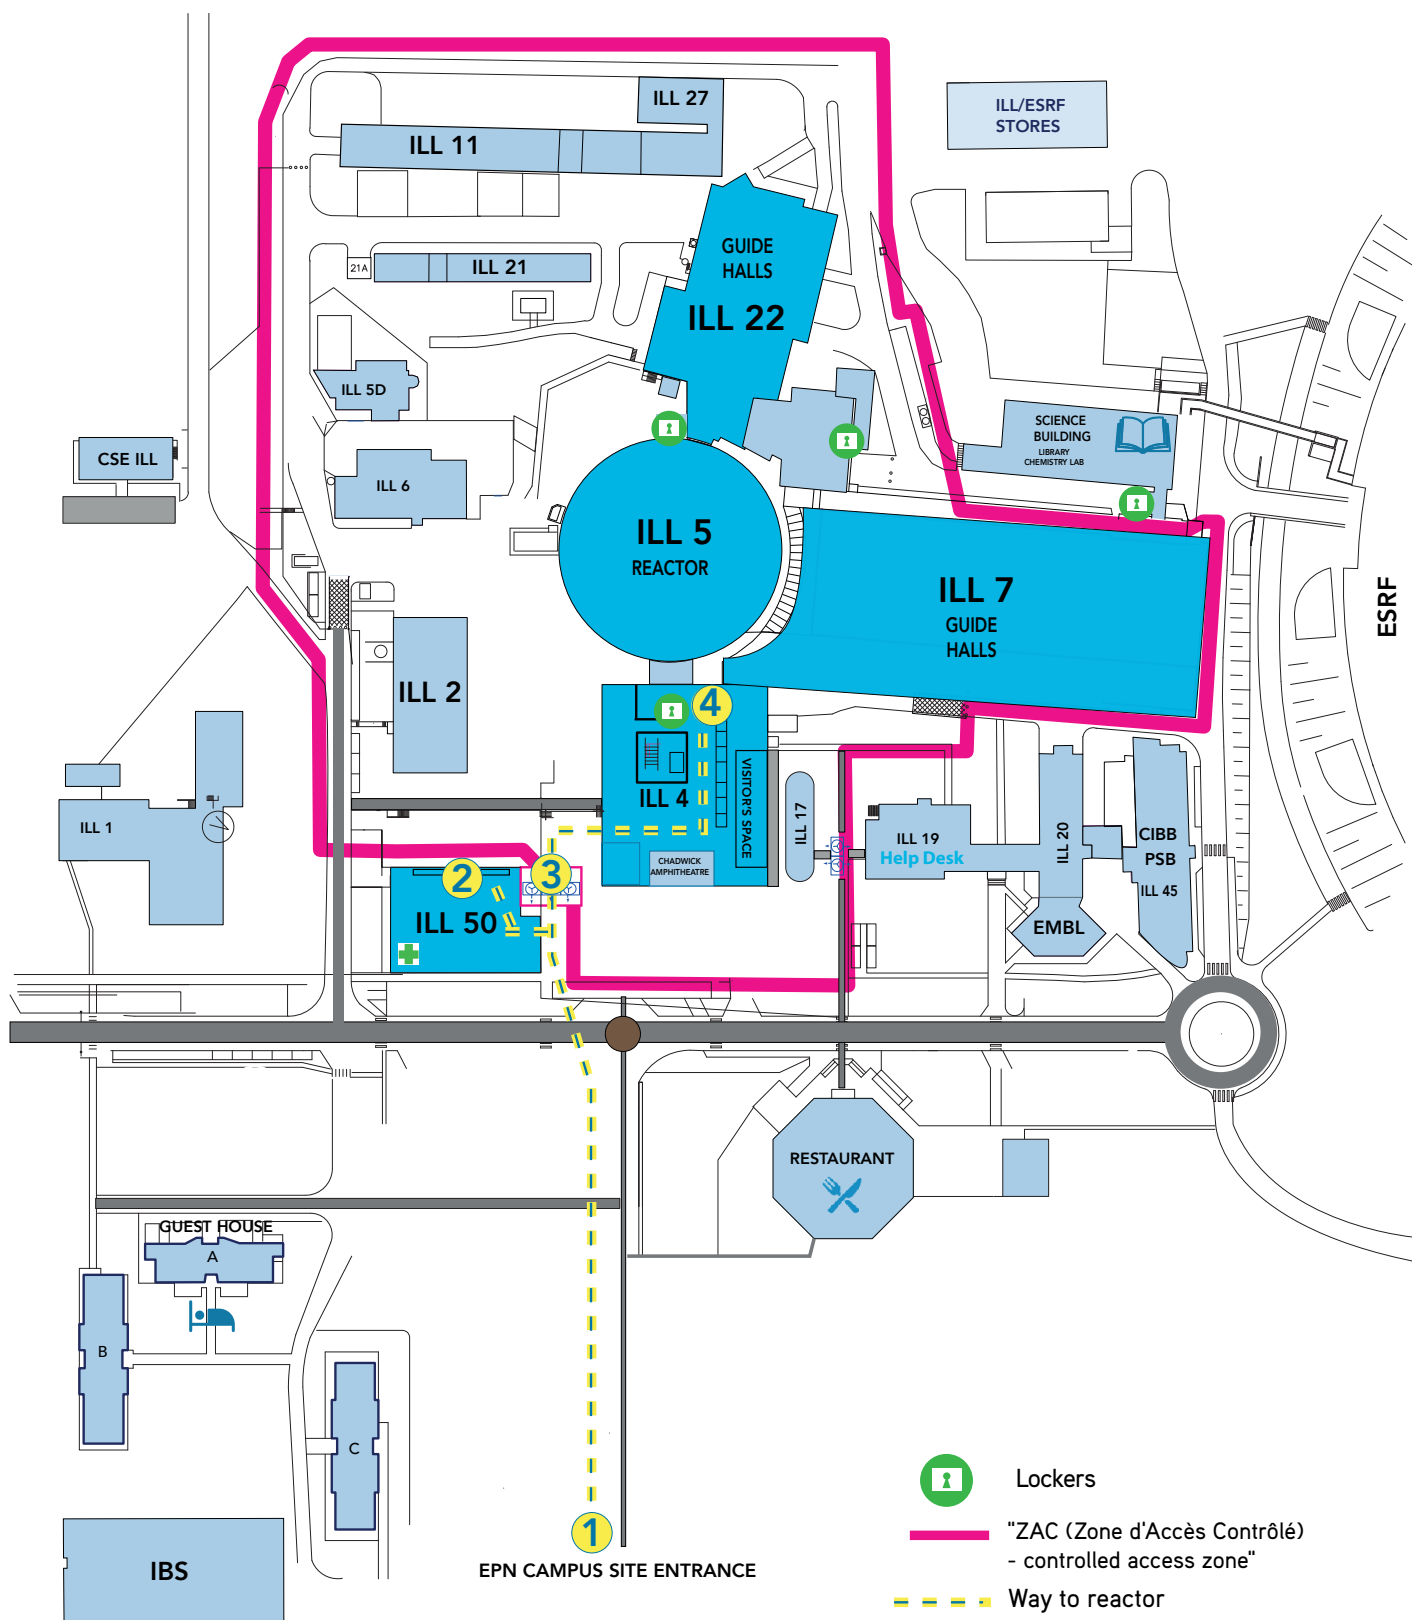

ACCESS MAP TO EXPERIMENTAL AREAS

1 EPN campus site entrance
Collect your site entry badge 

2 ILL50 ground floor ZAC reception
(open 7am - 7pm Mon. to Sat., closed on Sundays)
Obtain your turnstile PIN code and dosimeter

3 ZAC turnstile
Enter the ZAC with your badge and turnstile PIN code

4 Guide halls and reactor entrance
Get your reactor entrance badge
Access to the experimental zones